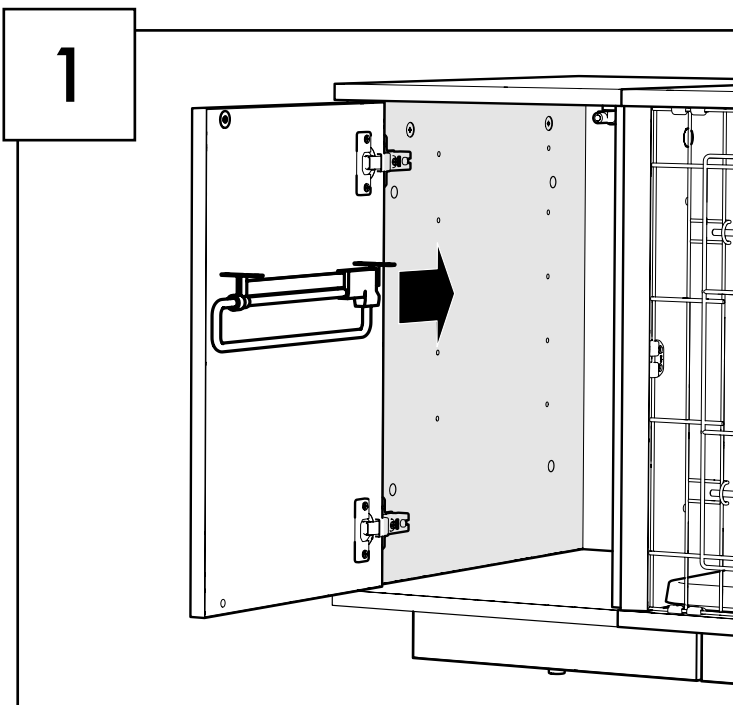

### 065.0066: Clothes Rail Fixing Pack

Wood Screw  
800.0208  
x4