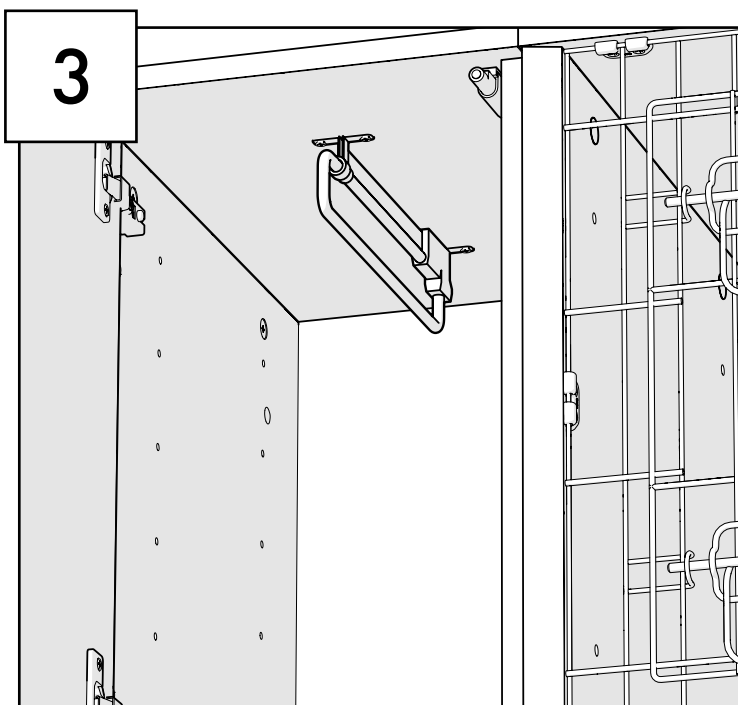

### 065.0066: Clothes Rail Fixing Pack

Wood Screw  
800.0208  
x4