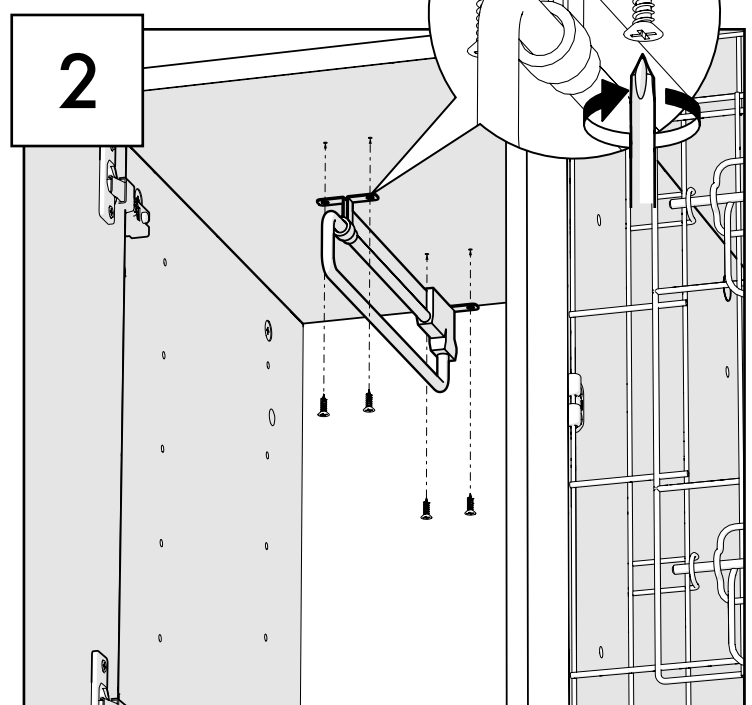

### 065.0066: Clothes Rail Fixing Pack

Wood Screw  
800.0208  
x4